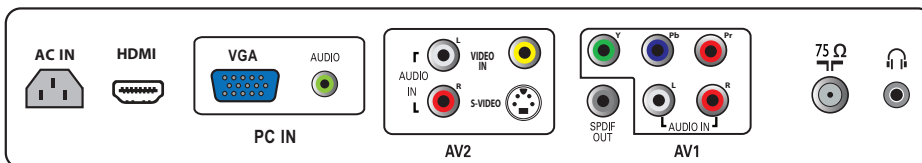

Multiple AV inputs

Multiple AV inputs accommodate a variety of format choices in connecting video and audio devices (480i/p, 720p, 1080i).

Coaxial Digital Audio SPDIF

An SPDIF coaxial cable is a highly reliable way of connecting digital audio.

Dynamic Contrast

Special picture processing technology dynamically and seamlessly delivers vibrant images in bright scenes or reproduces a deep blacks and accurate rendering of darker colors and shades in dark scenes. You get the ultimate LCD picture: stable and clear images with enriched color performance and excellent contrast.

3D combfilter

A 3D combfilter is a device that performs field-by-field comparisons of the television image to accurately separate the color from the black-and-white information. It separates brightness and color signals better in the 3D domain to eliminate cross-color, cross-luminance and dot-crawl distortion - all of which detract from your viewing pleasure.

Dolby Digital surround

Dolby Digital, the world's leading digital multi-channel audio system, duplicates the way the human ear processes sound human ear naturally processes sound so you can experience superb quality surround sound audio with realistic spatial cues.